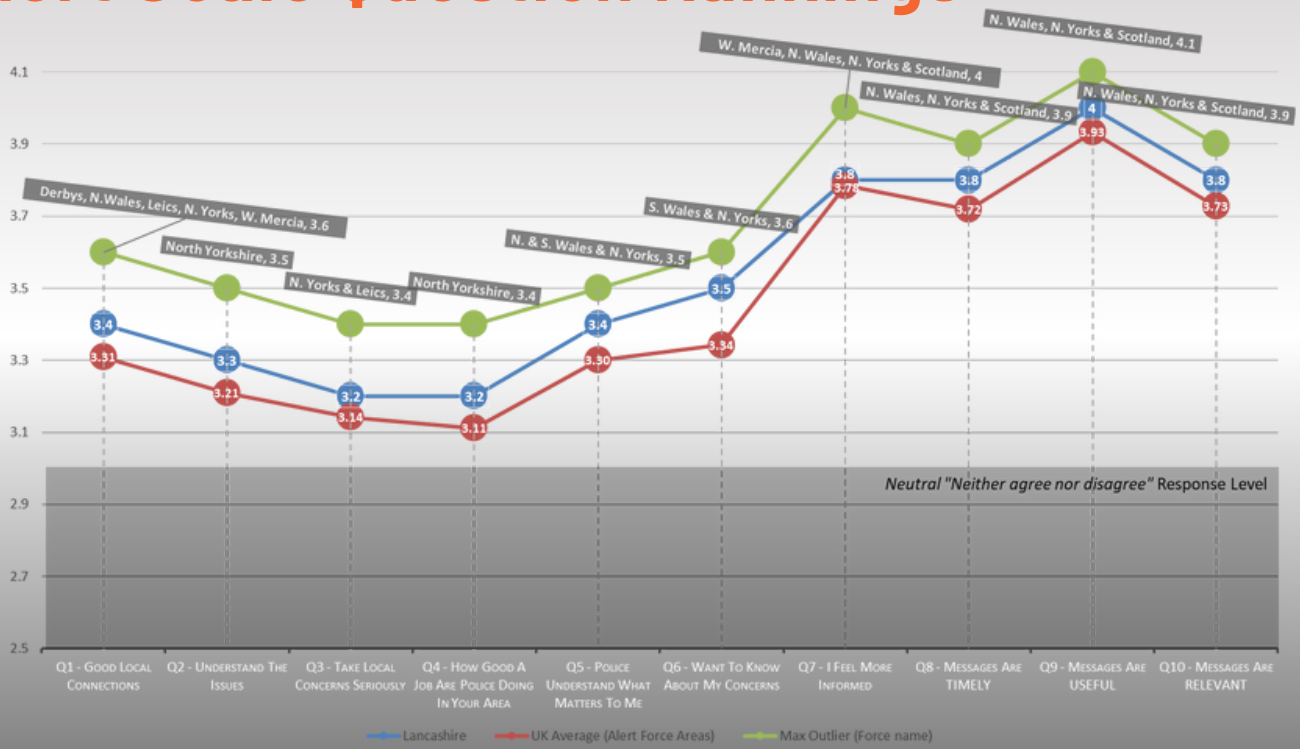

Local Results Analysis

A summary of the local results of the national Neighbourhood Alert annual member survey October 2023

LANCASHIRE

95,562 (1,05 million)
Recipients

Emails sent to registered members in the Lancashire area 8,224 interacted

Reach

Registered members, database size, message sharing and total potential reach in Lancashire

I feel that my local police...

Feedback

Percentage that agreed (or strongly agreed) that messages in the last year were...

Message quantity

87.7%
About right

8.9% Too few

3.4% Too many

Impact

Evaluating the effect of the messages received over the last 12 months

Likert Scale Question Rankings

Not Social Media